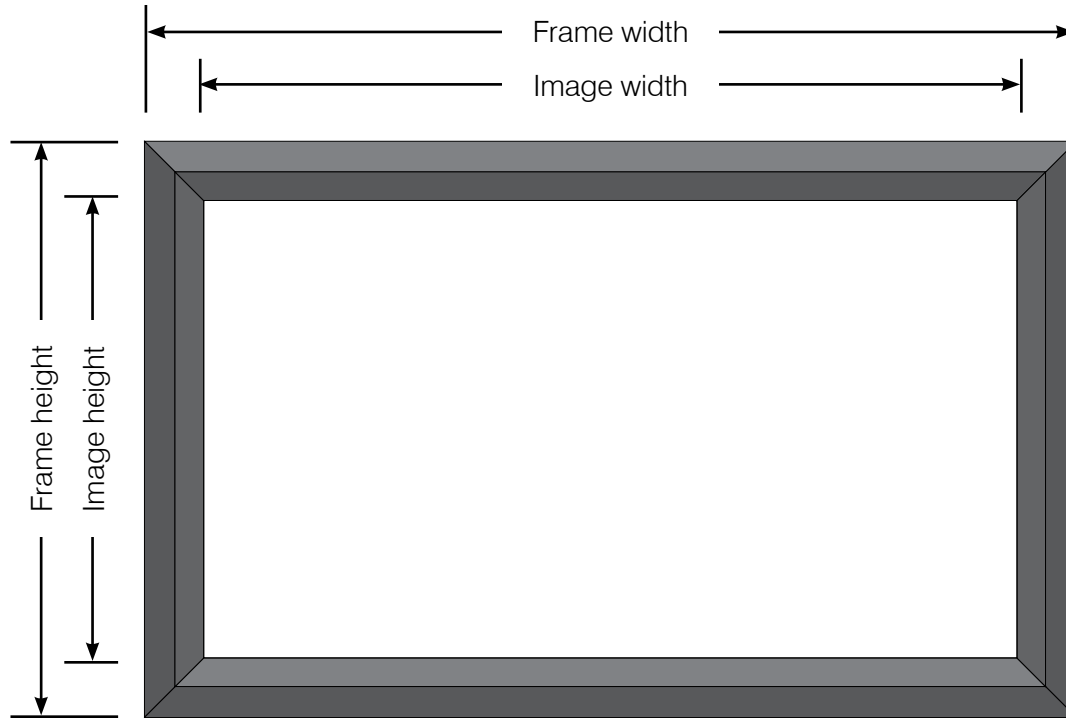

# Specifications for LP Morgan Galleria Frame Screen

Frame Section Detail

Frame / Fabric	Black P/Coat	Flocked Velour
Plana-U	✓	✓
Novares		✓

Diagonal (inches)	Aspect Ratio	Image Size (W x H) mm	Frame Size (W x H) mm	Net (kg) Weight	Shipping Size L x H x W mm	Plana U Powdercoated	Plana U Flocked Velour	Novares Flocked Velour
72"	4:3	1450 x 1090	1600 x 1240	11	1730 x 100 x 230	LPM50U072V	LPM60U072V	LPM67N072V
84"	4:3	1700 x 1270	1850 x 1420	12	2230 x 100 x 230	LPM50U084V	LPM60U084V	LPM67N084V
90"	4:3	1830 x 1370	1980 x 1520	13	2380 x 100 x 230	LPM50U090V	LPM60U090V	LPM67N090V
100"	4:3	2030 x 1520	2180 x 1670	14	2530 x 100 x 230	LPM50U100V	LPM60U100V	LPM67N100V
120"	4:3	2440 x 1830	2590 x 1980	18	3020 x 100 x 230	LPM50U120V	LPM60U120V	LPM67N120V

Diagonal (inches)	Aspect Ratio	Image Size (W x H) mm	Frame Size (W x H) mm	Net (kg) Weight	Shipping Size L x H x W mm	Plana U Powdercoated
74"	16:10	1600 x 1000	1750 x 1150	12	2300 x 100 x 230	LPM52U074W
85"	16:10	1830 x 1145	1980 x 1295	12	2400 x 100 x 230	LPM52U085W
94"	16:10	2030 x 1270	2180 x 1420	14	2600 x 100 x 230	LPM52U094W
103"	16:10	2210 x 1380	2360 x 1530	15	2700 x 100 x 230	LPM52U103W
113"	16:10	2440 x 1525	2590 x 1675	17	3000 x 100 x 230	LPM52U113W